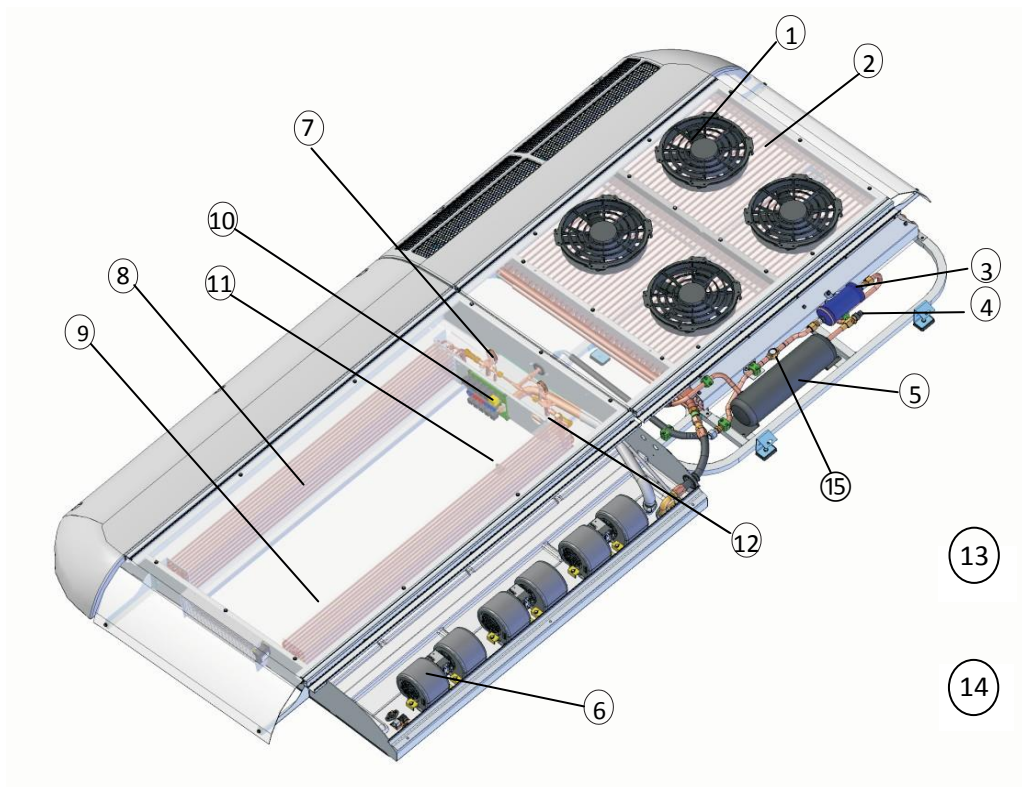

PARTS & SERVICE

Air conditioning system

Spare parts list

CC335SL - CC335DL - CC355SL

ITEM	DESCRIPTION	CC 335 SL, 12V	CC 335 DL, 12V	CC 355 SL, 24V
		REFERENCE NUMBER		
1	 Condenser fan 12" 24v	N/A	N/A	11122119A
1	 Condenser fan 12" 24V brushless	N/A	N/A	11126147A
1	 Condenser fan 12" 12V	11118003A	11118003A	N/A
	 Condenser fan grill	68055B	68055B	68055B
2	 Condenser Assembly	11118400B	11118220B	11118129B
3	 Filter drier	11118093A	11118093A	11118093A
4	 Service Valve 5/8"	1102081B	1102081B	1102081B
5	 Receiver	11118273B	RH-11118100B LH-11118101B	11118273B
6	 Evaporator blower 12V	11120253A	11120253A	N/A
6	 Evaporator blower 24V	N/A	N/A	91524B
6	 Evaporator blower 24V EC	N/A	N/A	11120703B
7	 Expansion valve	11119611B	11119611B	11119611B
8	 Left evaporator coil	11118403B	11118121B	11118430B
9	 Right evaporator coil	11118404B	11118132B	11118431B
10	 Relay board 3 Speed	11117844A	11117844A	N/A
10.1	 Control Relay For 11117844A	11115103B	11115103B	N/A
10	 Relay board 2 Speed (Digital)	N/A	N/A	8402085A
11	 Temperature sensor	N/A	N/A	8402087A
12	 Anti-freezing Thermostat	31738B	31738B	1103377A
13	 Dash Control digital	N/A	N/A	11120943A
14	 Dash Control manual	N/A	N/A	N/A
15	 Sight Glass	11125455A	11125455A	11125455A
	 Solenoid Valve 12V / 24V	11118184A	11118184A	93510B
16	Liquid Line Tube Coil X Receiver Bottle	11118097A	RH-11118097A LH-11118098A	11118097A
17	Asy Tube Service Valve	11118200A	RH-11118106A LH-11118107A	11118200A
18	Pipe Liquid Line Assy W/ Solenoid	11118104B	RH-11118104B LH-11118105B	11118205B
19	Suctin Pipe CC305/335/355	11118185B	RH-11118140A LH-11118141A	11118185B
20	Liquid Line Tube W/ Defroster CC305/335/355	11118186C	N/A	11118186C
21	Hose Discharge 042-00852-000	11118230B	11118230B	11118230B
22	Liquid Hose Assy CC305/355	11118203A	11118233A	11118203A
23	Cover Cond. Rh CC305/335/ 034-00299-002	11120285A	11120285A	11120285A
24	Cover Cond. Lh CC305/335/ 034-00300-004	11120286A	11120286A	11120286A
25	Cover Evap. CC305/335/355T 034-00291-002 -RH	11120288A	11120288A	11120288A
26	Cover Evap. CC305/335/355T 034-00290-002 - LH	11120287A	11120287A	11120287A
27	Base Pan Evap Left	11118922A	11118221A	11118922A
28	Base Pan Evap Right	11118222A	11118222A	11118222A
29	Liquid Line Tube CC305/335/355 Dual Loop	N/A	11118142C	N/A
30	Liquid Line CC305/335/355 Dual Loop	N/A	11118143B	N/A