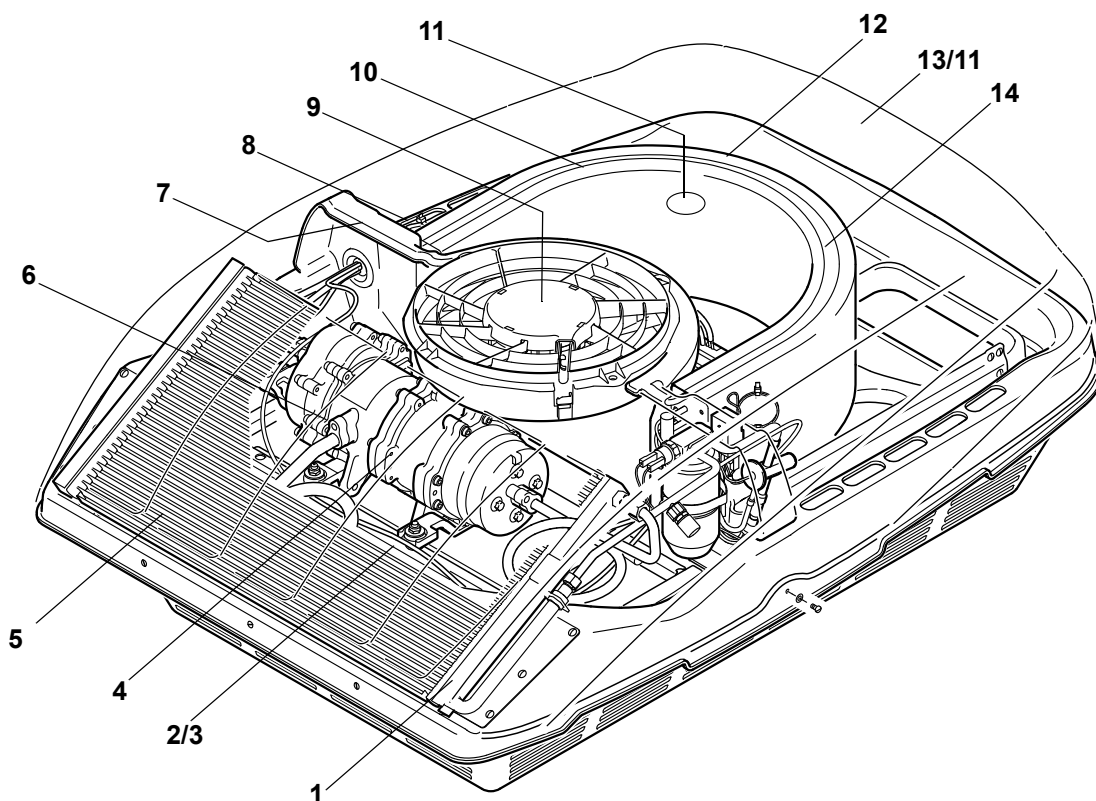

Pos. Item	Stück Quantity	Bestell-Nr. Part no.	Benennung	Description	Bemerkungen / Remarks

Aufdachklimaanlage Citysphere / Roof-top air-conditioning system Citysphere

1	2	92699A	Dichtstreifen	sealing stripe	Maße/Size 15x10x1360
2	4	2710579A	Gummilager	rubber bearing	
3	4	2710578A	Lagerbuchse	bushing	
4a	1	--	Verdichter ECH	compressor ECH	nicht mehr verfügbar / not longer available Pos. 4b + Umrüstkit Pos. 22 bestellen / order item 4b + item 22
4b	1	11138305A	Verdichter Citysphere	compressor Citysphere	
5	1	68938A	Verflüssiger	condenser	mit integr. Sammler (Multiflow)/ with integrated receiver (Multiflow) O-Ringe zusätzlich bestellen/ order also O-rings (80812A, 80640A)
6	1	80641A	O-Ring, 14x1.78, NW13	O-ring	R134a-beständig / R134a resistant
7	1	11111309A	Dichtstreifen	sealing stripe	Maße/Size 15x5x1200, gegen Wassereintritt / water ingress protection
8	1	1103041B	Sensor, Temperatur	sensor, temperature	außen / outboard
9	1	11123985A	Axialgebläse	fan, condenser	
10	2,5	11112324A	Dichtstreifen	sealing stripe	Maße/Size 20x20x1000
11	1	1102600A	Aufkleber	adhesive label	"Hineinfassen verboten!" Aufkleber befindet sich auf der Haube / label is on top of the cover
12	1	2710587B	Luftfiltermatte	air filter pad	Maße/Size 1085x195x20
13	1	2710572C	Haube	cover	RAL 9010 weiss / RAL 9010 white
14	1	11139462B	Verdampfer	evaporator